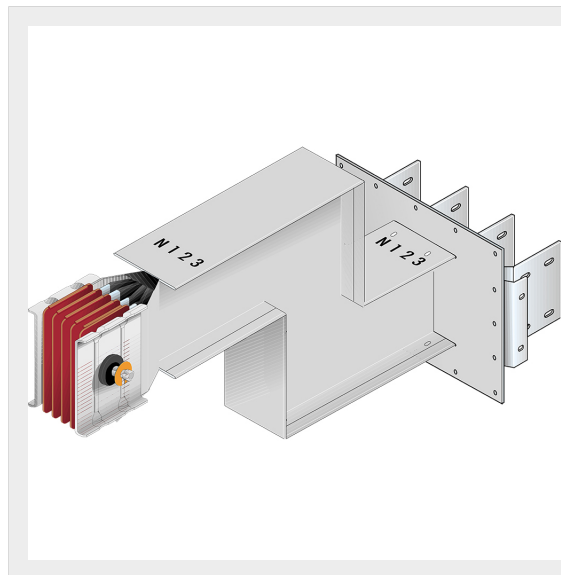

BTICINO > ZUCCHINI busbar > High power busbar > SCP Supercompact > Connection interface with double vertical elbow

**60281464P**

Busbar outlet element with double vertical elbow for busbar SCP
- Type 3 AI - In= 1250A

Technical features

Brand	BTicino
Standard reference	CEI EN 61439-6
Rated voltage	1000V
Rated current	1250A
Protection index	IP55
Series	SCP

Documentation

 [Busbar catalogue](#)