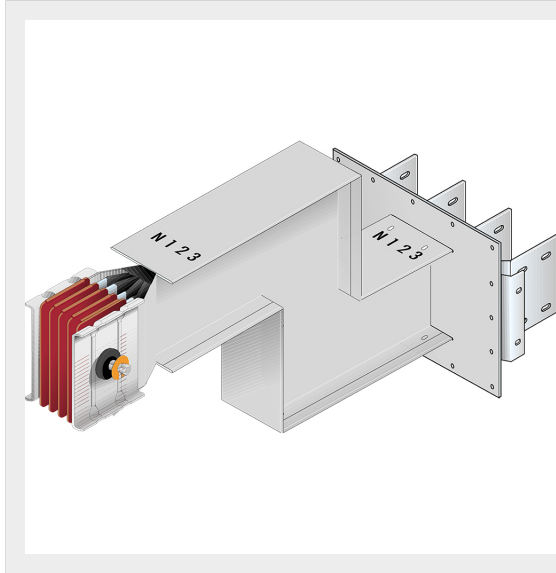

BTICINO > ZUCCHINI busbar > SCP Supercompact > Connection interface with double vertical elbow

60281460P

Busbar outlet element with double vertical elbow for busbar SCP
- Type 3 AI - In= 630A

Technical features

Protection index	IP55
Standard reference	CEI EN 61439-6
Rated voltage	1000V
Rated current	630A
Series	SCP

Documentation

 [Busbar catalogue](#)