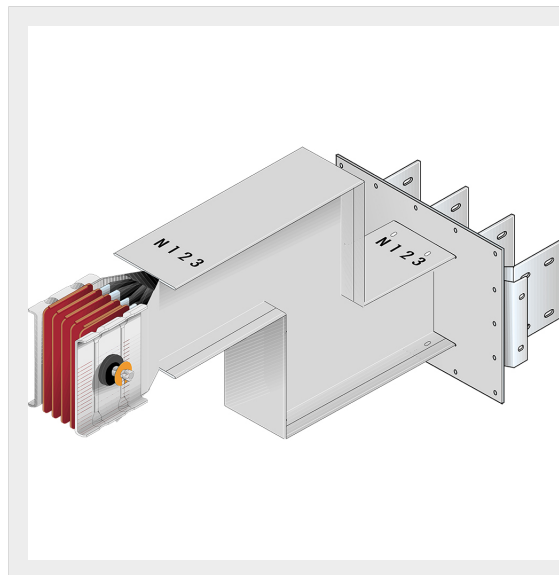

BTICINO > ZUCCHINI busbar > High power busbar > SCP Supercompact > Connection interface with double vertical elbow

**60281460P**

Busbar outlet element with double vertical elbow for busbar SCP
- Type 3 AI - In= 630A

Technical features

Brand	BTicino
Standard reference	CEI EN 61439-6
Rated voltage	1000V
Rated current	630A
Protection index	IP55
Series	SCP

Documentation

 [Busbar catalogue](#)