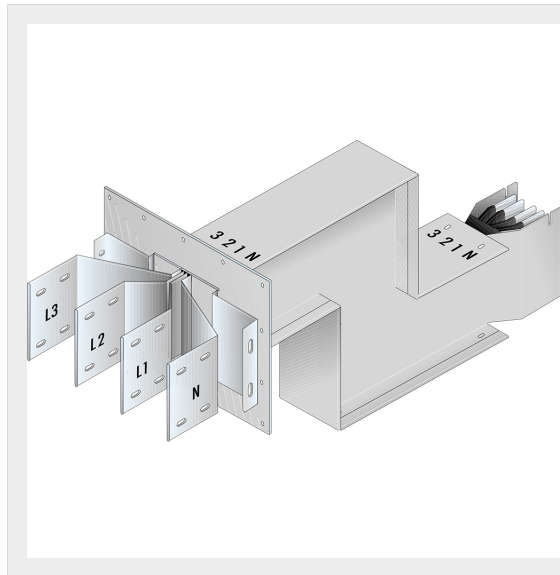

BTICINO > ZUCCHINI busbar > High power busbar > SCP Supercompact > Connection interface with double vertical elbow

**60281456P**

Busbar outlet element with double vertical elbow for busbar SCP
- Type 2 AI - In= 1600A

Technical features

Brand	BTicino
Standard reference	CEI EN 61439-6
Rated voltage	1000Va.c.
Rated current	1600A
Protection index	IP55
Series	SCP

Documentation

 [Busbar catalogue](#)