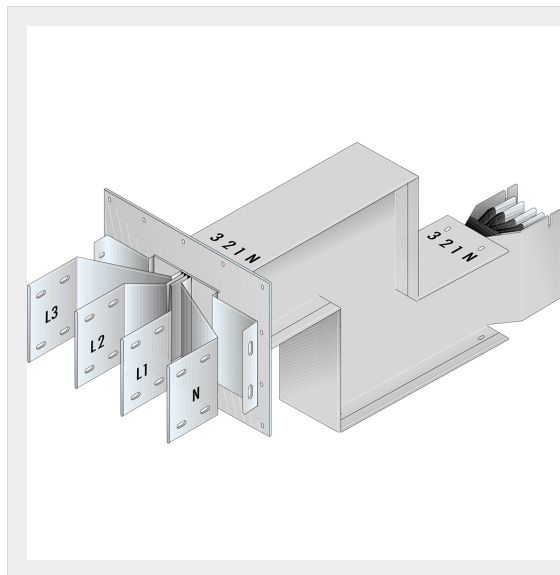

BTICINO > ZUCCHINI busbar > High power busbar > SCP Supercompact > Connection interface with double vertical elbow

**60281452P**

Busbar outlet element with double vertical elbow for busbar SCP
- Type 2 AI - In= 1000A

Technical features

Brand	BTicino
Standard reference	CEI EN 61439-6
Rated voltage	1000Va.c.
Rated current	1000A
Protection index	IP55
Series	SCP

Documentation

 [Busbar catalogue](#)