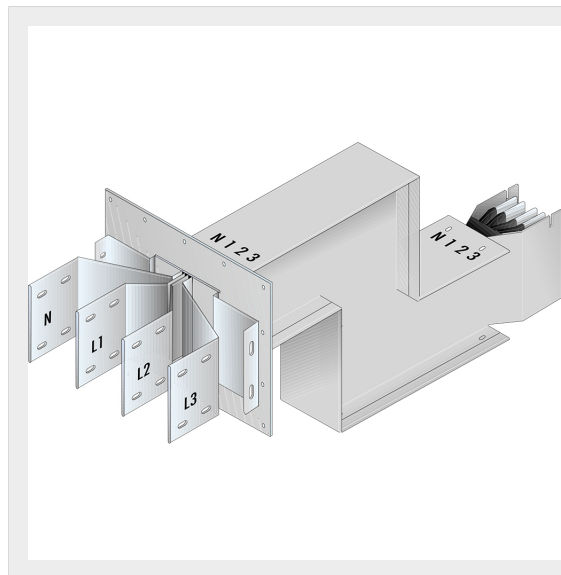

BTICINO > ZUCCHINI busbar > High power busbar > SCP Supercompact > Connection interface with double vertical elbow

**60281447P**Busbar outlet element with double vertical elbow for busbar SCP
- Type 1 AI - In= 2000A

Technical features

Brand	BTicino
Standard reference	CEI EN 61439-6
Rated voltage	1000V
Rated current	2000A
Protection index	IP55
Series	SCP

Documentation

 [Busbar catalogue](#)