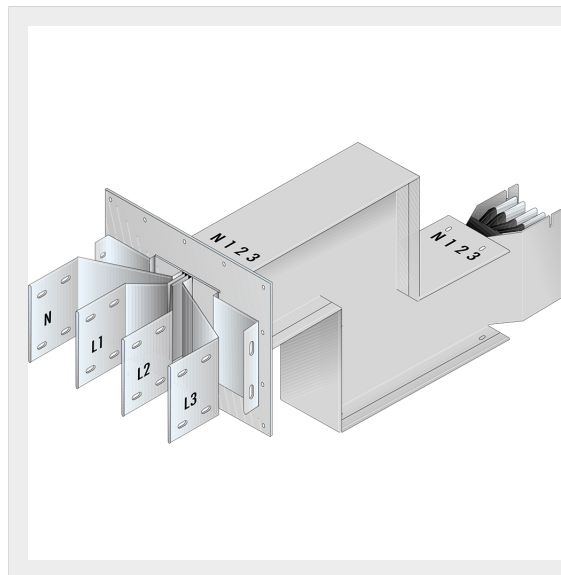

BTICINO > ZUCCHINI busbar > High power busbar > SCP Supercompact > Connection interface with double vertical elbow

**60281444P**

Busbar outlet element with double vertical elbow for busbar SCP
- Type 1 AI - In= 1250A

Technical features

Brand	BTicino
Standard reference	CEI EN 61439-6
Rated voltage	1000Vac
Rated current	1250A
Protection index	IP55
Series	SCP

Documentation

 [Busbar catalogue](#)