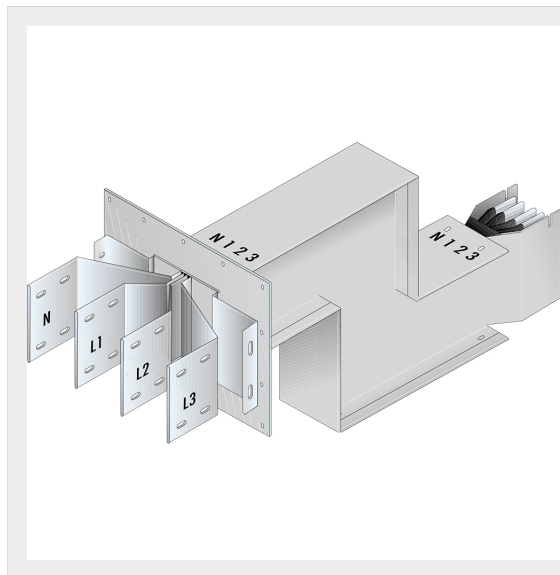

BTICINO > ZUCCHINI busbar > High power busbar > SCP Supercompact > Connection interface with double vertical elbow

**60281441P**Busbar outlet element with double vertical elbow for busbar SCP
- Type 1 AI - In= 800A

Technical features

Brand	BTicino
Standard reference	CEI EN 61439-6
Rated voltage	1000Va.c.
Rated current	800A
Protection index	IP55
Series	SCP

Documentation

 [Busbar catalogue](#)