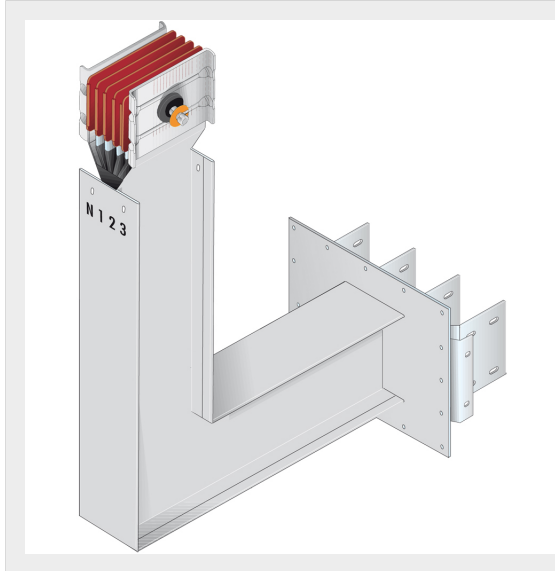

BTICINO > ZUCCHINI busbar > SCP Supercompact > Connection interface with vertical elbow

60281434P

Busbar outlet element with vertical elbow for busbar SCP - Type 4 Al - In= 1250A

Technical features

Protection index	IP55
Standard reference	CEI EN 61439-6
Rated voltage	1000V
Rated current	1250A
Series	SCP