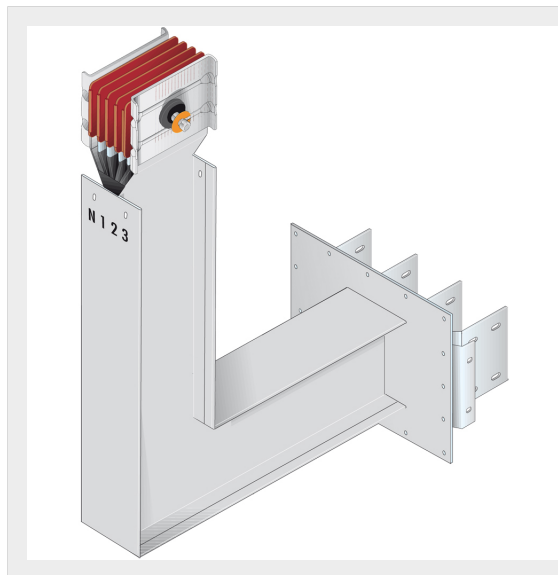

BTICINO &gt; ZUCCHINI busbar &gt; High power busbar &gt; SCP Supercompact &gt; Connection interface with vertical elbow

**60281432P**

Busbar outlet element with vertical elbow for busbar SCP - Type 4 AI - In= 1000A

## Technical features

|                    |                |
|--------------------|----------------|
| Brand              | BTicino        |
| Standard reference | CEI EN 61439-6 |
| Rated voltage      | 1000Vac        |
| Rated current      | 1000A          |
| Protection index   | IP55           |
| Series             | SCP            |