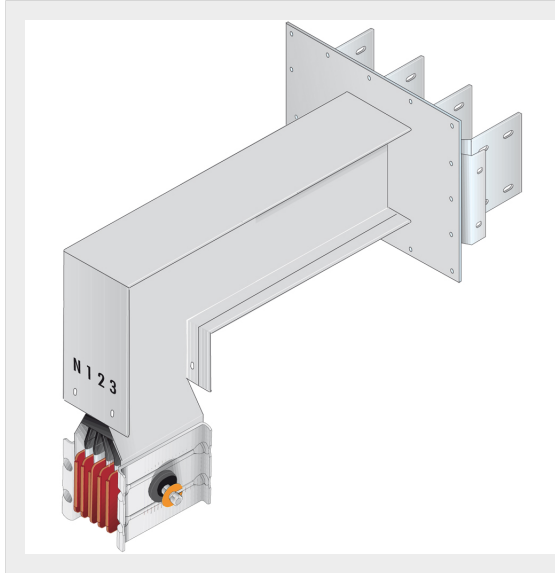

BTICINO > ZUCCHINI busbar > High power busbar > SCP Supercompact > Connection interface with vertical elbow

**60281427P**

Busbar outlet element with vertical elbow for busbar SCP - Type 3 AI - In= 2000A

Technical features

Brand	BTicino
Standard reference	CEI EN 61439-6
Rated voltage	1000Va.c.
Rated current	2000A
Protection index	IP55
Series	SCP

Documentation

 [Busbar catalogue](#)