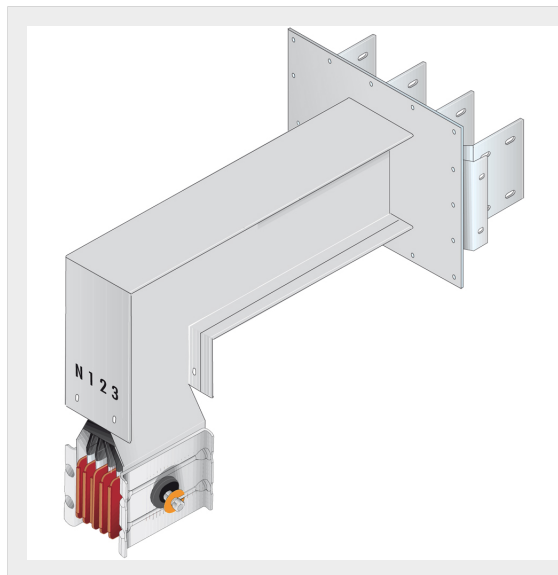

BTICINO > ZUCCHINI busbar > High power busbar > SCP Supercompact > Connection interface with vertical elbow

**60281426P**Busbar outlet element with vertical elbow for busbar SCP - Type
3 AI - In= 1600A

Technical features

Brand	BTicino
Standard reference	CEI EN 61439-6
Rated voltage	1000Va.c.
Rated current	1600A
Protection index	IP55
Series	SCP

Documentation

 [Busbar catalogue](#)