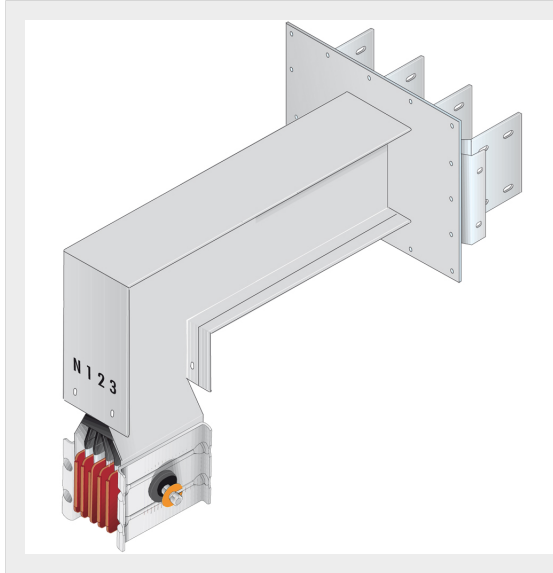

BTICINO > ZUCCHINI busbar > High power busbar > SCP Supercompact > Connection interface with vertical elbow

**60281422P**Busbar outlet element with vertical elbow for busbar SCP - Type
3 AI - In= 1000A

Technical features

Brand	BTicino
Standard reference	CEI EN 61439-6
Rated voltage	1000Vac
Rated current	1000A
Protection index	IP55
Series	SCP

Documentation

 [Busbar catalogue](#)