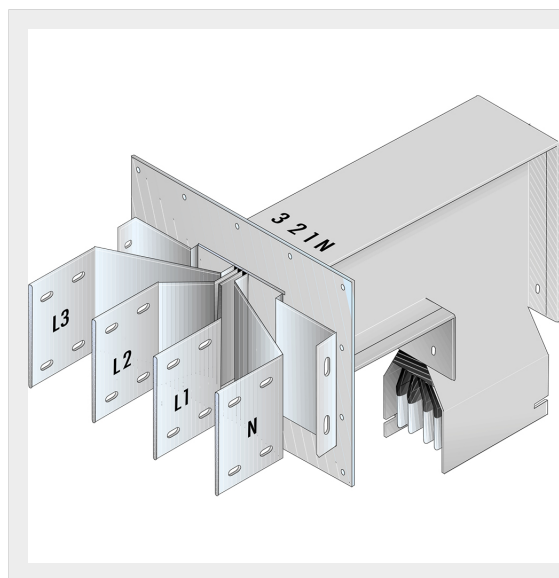

BTICINO > ZUCCHINI busbar > High power busbar > SCP Supercompact > Connection interface with vertical elbow

**60281416P**Busbar outlet element with vertical elbow for busbar SCP - Type
2 AI - In= 1600A

Technical features

Brand	BTicino
Standard reference	CEI EN 61439-6
Rated voltage	1000Va.c.
Rated current	1600A
Protection index	IP55
Series	SCP

Documentation

 [Busbar catalogue](#)