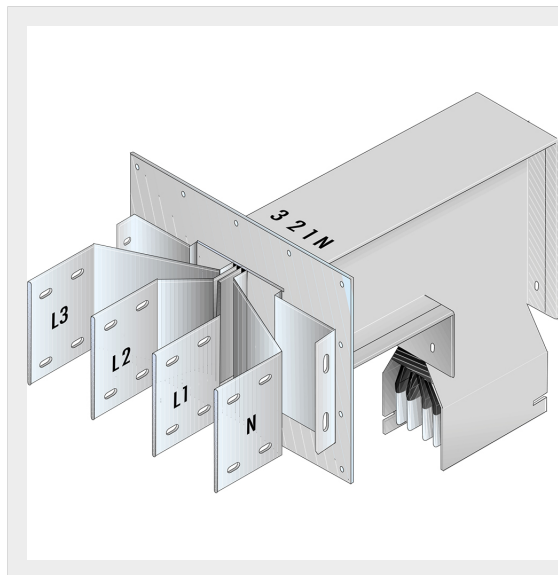

BTICINO > ZUCCHINI busbar > High power busbar > SCP Supercompact > Connection interface with vertical elbow

**60281414P**Busbar outlet element with vertical elbow for busbar SCP - Type
2 AI - In= 1250A

Technical features

Brand	BTicino
Standard reference	CEI EN 61439-6
Rated voltage	1000Vac
Rated current	1250A
Protection index	IP55
Series	SCP

Documentation

 [Busbar catalogue](#)