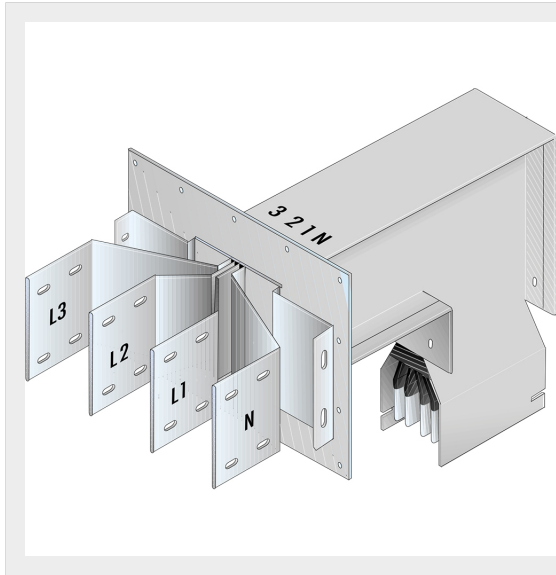

BTICINO > ZUCCHINI busbar > SCP Supercompact > Connection interface with vertical elbow

60281412P

Busbar outlet element with vertical elbow for busbar SCP - Type 2 AI - In= 1000A

Technical features

Protection index	IP55
Standard reference	CEI EN 61439-6
Rated voltage	1000V
Rated current	1000A
Series	SCP