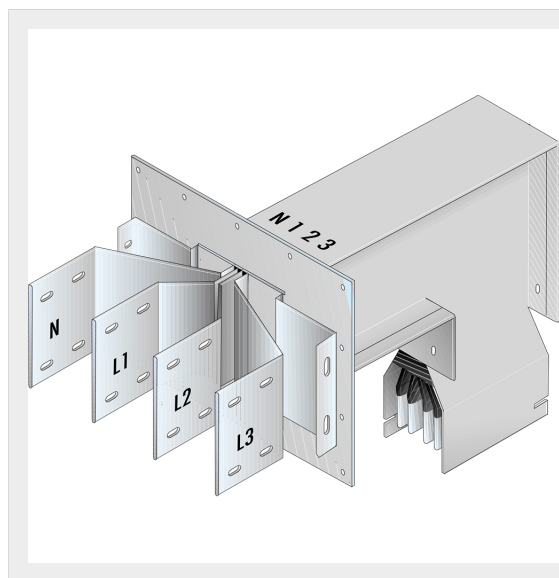

BTICINO > ZUCCHINI busbar > High power busbar > SCP Supercompact > Connection interface with vertical elbow

**60281407P**Busbar outlet element with vertical elbow for busbar SCP - Type
1 AI - In= 2000A

Technical features

Brand	BTicino
Standard reference	CEI EN 61439-6
Rated voltage	1000V
Rated current	2000A
Protection index	IP55
Series	SCP

Documentation

 [Busbar catalogue](#)