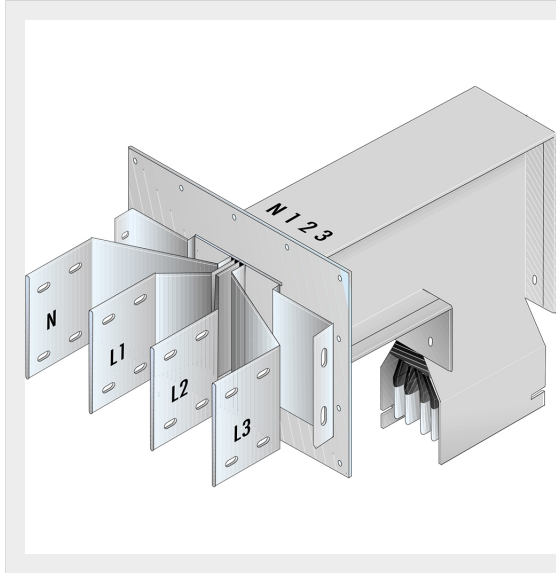

BTICINO > ZUCCHINI busbar > SCP Supercompact > Connection interface with vertical elbow

60281404P

Busbar outlet element with vertical elbow for busbar SCP - Type  
1 AI - In= 1250A

## Technical features

Protection index	IP55
Standard reference	CEI EN 61439-6
Rated voltage	1000V
Rated current	1250A
Series	SCP