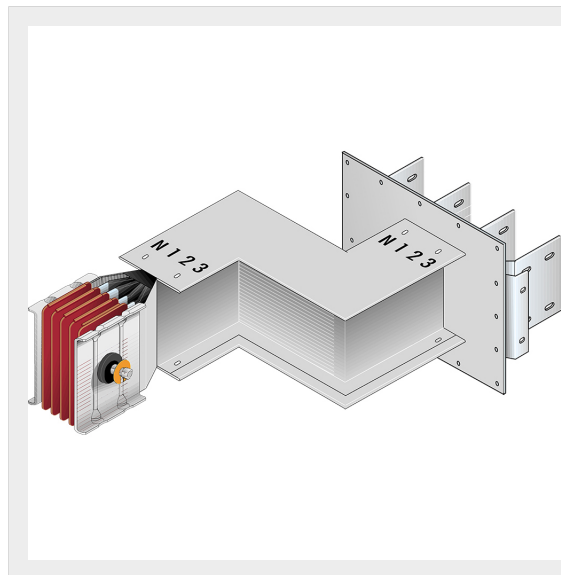

BTICINO &gt; ZUCCHINI busbar &gt; High power busbar &gt; SCP Supercompact &gt; Connection interface with double horizontal elbow

**60281367P**

Busbar outlet element with double horizontal elbow for busbar SCP - Type 3 AI - In= 2000A

## Technical features

Brand	BTicino
Standard reference	CEI EN 61439-6
Rated voltage	1000V
Rated current	2000A
Protection index	IP55
Series	SCP