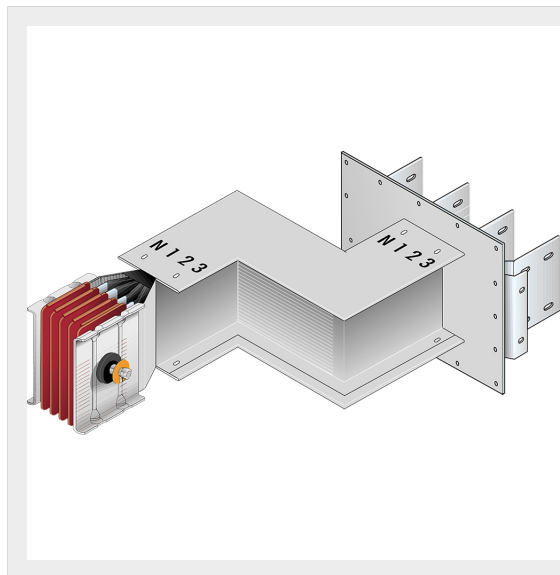

BTICINO > ZUCCHINI busbar > High power busbar > SCP Supercompact > Connection interface with double horizontal elbow

60281364P

Busbar outlet element with double horizontal elbow for busbar SCP - Type 3 AI - In= 1250A

Technical features

Brand	BTicino
Standard reference	CEI EN 61439-6
Rated voltage	1000Va.c.
Rated current	1250A
Protection index	IP55
Series	SCP

Documentation

 [Busbar catalogue](#)