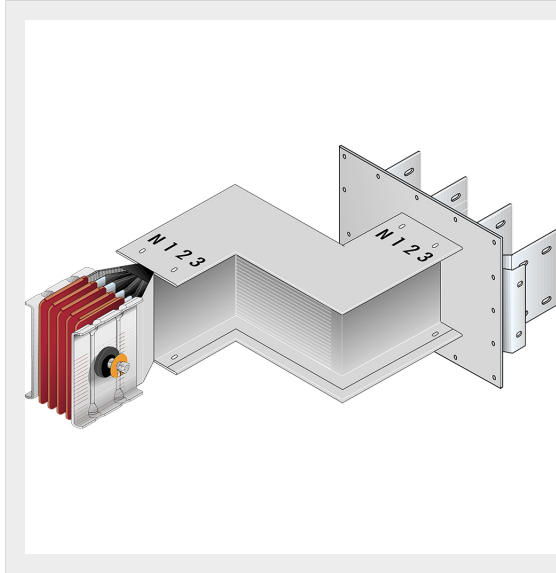

BTICINO > ZUCCHINI busbar > SCP Supercompact > Connection interface with double horizontal elbow

60281361P

Busbar outlet element with double horizontal elbow for busbar SCP - Type 3 AI - In= 800A

Technical features

Protection index	IP55
Standard reference	CEI EN 61439-6
Rated voltage	1000V
Rated current	800A
Series	SCP

Documentation

 [Busbar catalogue](#)