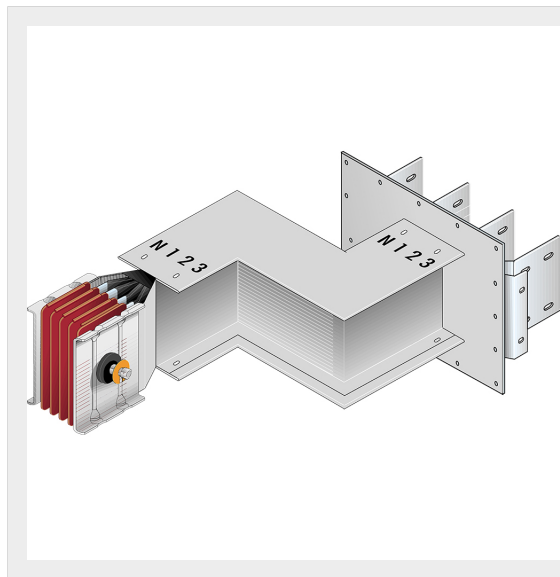

BTICINO > ZUCCHINI busbar > High power busbar > SCP Supercompact > Connection interface with double horizontal elbow

60281360P

Busbar outlet element with double horizontal elbow for busbar SCP - Type 3 Al - In= 630A

Technical features

Brand	BTicino
Standard reference	CEI EN 61439-6
Rated voltage	1000V
Rated current	630A
Protection index	IP55
Series	SCP

Documentation

 [Busbar catalogue](#)