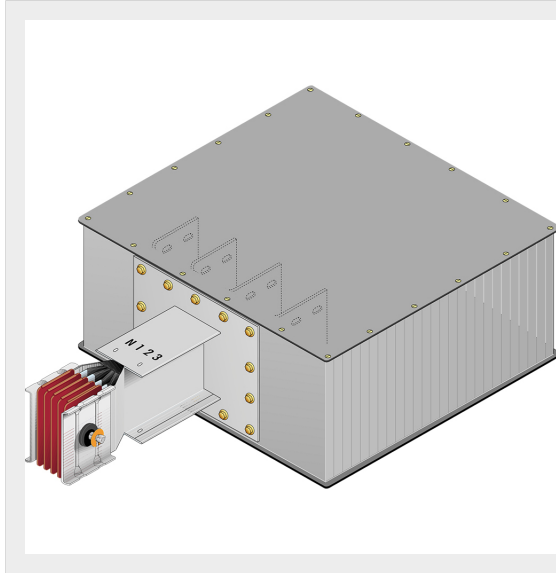

BTICINO > ZUCCHINI busbar > SCP Supercompact > Headboard power supply boxes

60281116P

Head supply tap-off box (left) SCP AI - In= 1600A

Technical features

Protection index	IP55
Standard reference	CEI EN 61439-6
Rated voltage	1000V
Rated current	1600A
Series	SCP