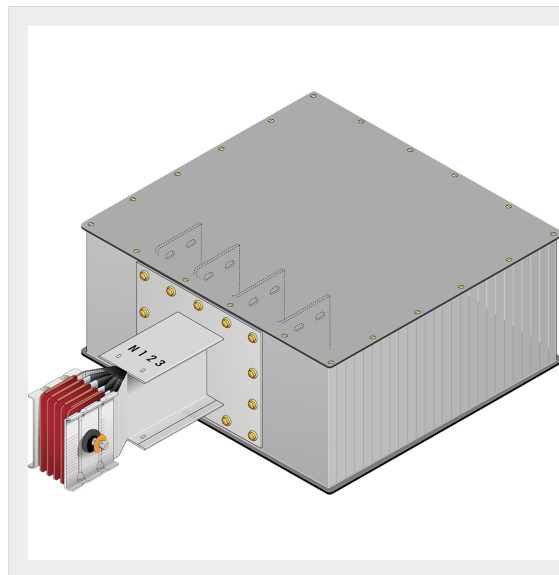

BTICINO > ZUCCHINI busbar > SCP Supercompact > Headboard power supply boxes

60281114P

Head supply tap-off box (left) SCP AI - In= 1250A

Technical features

Protection index	IP55
Standard reference	CEI EN 61439-6
Rated voltage	1000V
Rated current	1250A
Series	SCP