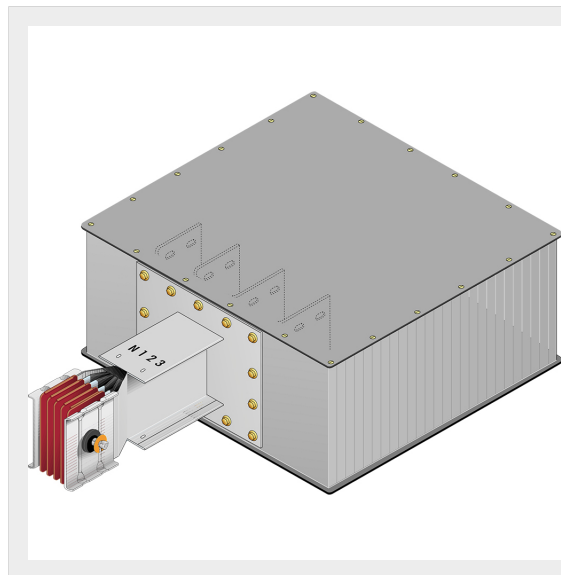

BTICINO &gt; ZUCCHINI busbar &gt; High power busbar &gt; SCP Supercompact &gt; Headboard power supply boxes

**60281112P**

Head supply tap-off box (left) SCP AI - In= 1000A

## Technical features

Brand	BTicino
Standard reference	CEI EN 61439-6
Rated voltage	1000Va.c.
Rated current	1000A
Protection index	IP55
Series	SCP