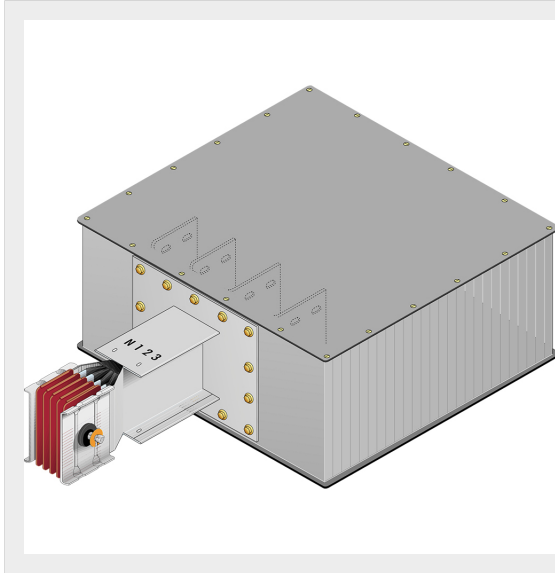

BTICINO > ZUCCHINI busbar > High power busbar > SCP Supercompact > Headboard power supply boxes

**60281110P**

Head supply tap-off box (left) SCP AI - In= 630A

Technical features

Brand	BTicino
Standard reference	CEI EN 61439-6
Rated voltage	1000Vac
Rated current	630A
Protection index	IP55
Series	SCP