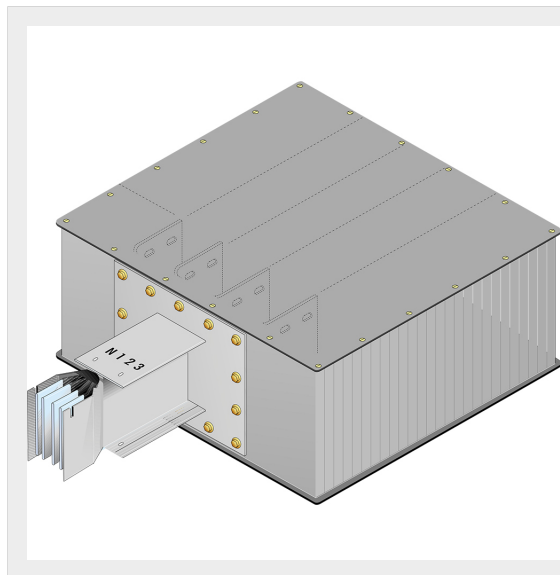

BTICINO > ZUCCHINI busbar > High power busbar > SCP Supercompact > Headboard power supply boxes

**60281102P**

Head supply tap-off box (right) SCP AI - In= 1000A

Technical features

Brand	BTicino
Standard reference	CEI EN 61439-6
Rated voltage	1000Vac
Rated current	1000A
Protection index	IP55
Series	SCP