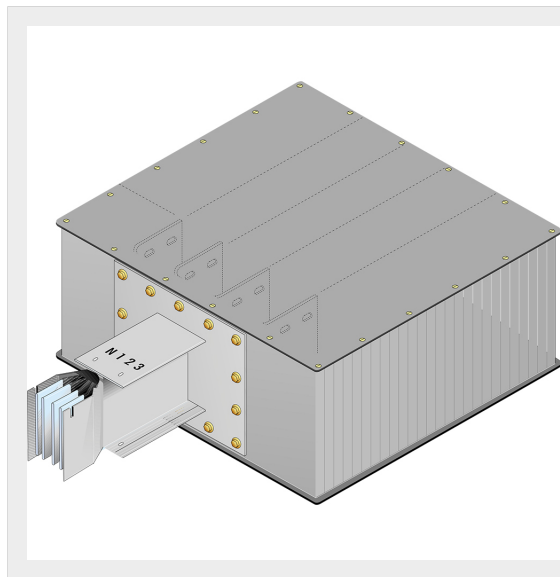

BTICINO > ZUCCHINI busbar > High power busbar > SCP Supercompact > Headboard power supply boxes

**60281101P**

Head supply tap-off box (right) SCP AI - In= 800A

Technical features

Brand	BTicino
Standard reference	CEI EN 61439-6
Rated voltage	1000Vac
Rated current	800A
Protection index	IP55
Series	SCP