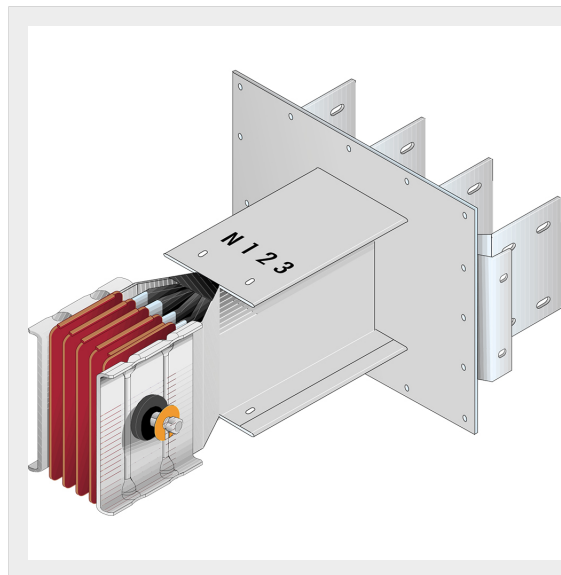

BTICINO > ZUCCHINI busbar > SCP Supercompact > Standard connection interface

60281037P

Busbar outlet element (left) for busbar SCP Type 1 - special Al - In= 2000A

Technical features

Protection index	IP55
Standard reference	CEI EN 61439-6
Rated voltage	1000V
Rated current	2000A
Series	SCP