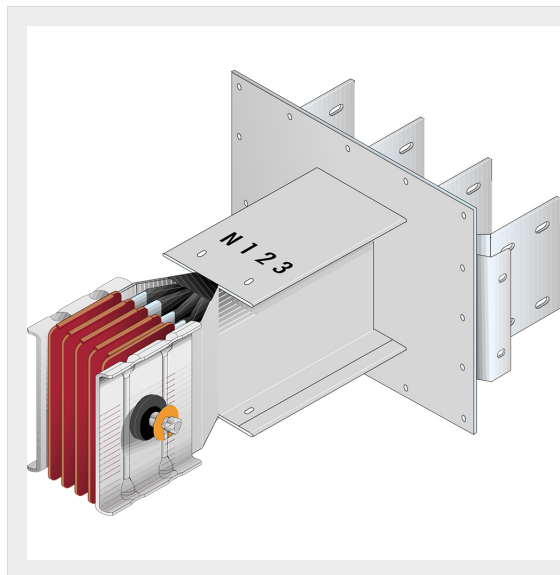

BTICINO &gt; ZUCCHINI busbar &gt; High power busbar &gt; SCP Supercompact &gt; Standard connection interface

**60281032P**Busbar outlet element (left) for busbar SCP Type 1 - special Al -  
In= 1000A

## Technical features

Brand	BTicino
Standard reference	CEI EN 61439-6
Rated voltage	1000Vac
Rated current	1000A
Protection index	IP55
Series	SCP