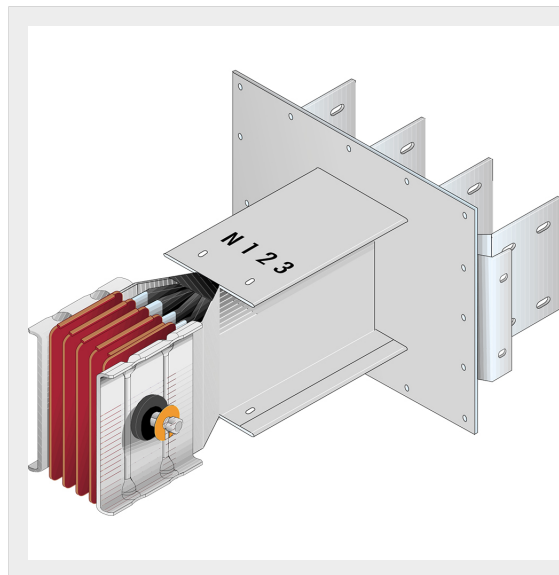

BTICINO > ZUCCHINI busbar > SCP Supercompact > Standard connection interface

60281030P

Busbar outlet element (left) for busbar SCP Type 1 - special Al - In= 630A

## Technical features

Protection index	IP55
Standard reference	CEI EN 61439-6
Rated voltage	1000V
Rated current	630A
Series	SCP