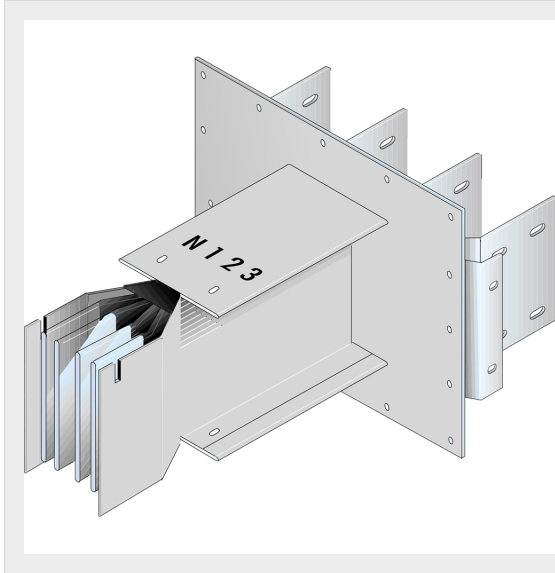

BTICINO > ZUCCHINI busbar > SCP Supercompact > Standard connection interface

60281022P

Busbar outlet element (right) for busbar SCP Type 2 - special Al - In= 1000A

Technical features

Protection index	IP55
Standard reference	CEI EN 61439-6
Rated voltage	1000V
Rated current	1000A
Series	SCP