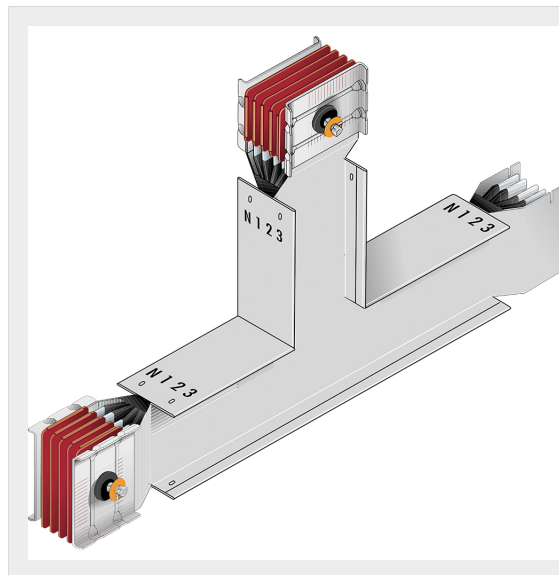

BTICINO &gt; ZUCCHINI busbar &gt; High power busbar &gt; SCP Supercompact &gt; Vertical T-elements

**60280826P**

Vertical T element SCP - Type 3 Al - In= 1600A

## Technical features

Brand	BTicino
Standard reference	CEI EN 61439-6
Rated voltage	1000Vac
Rated current	1600A
Protection index	IP55
Series	SCP