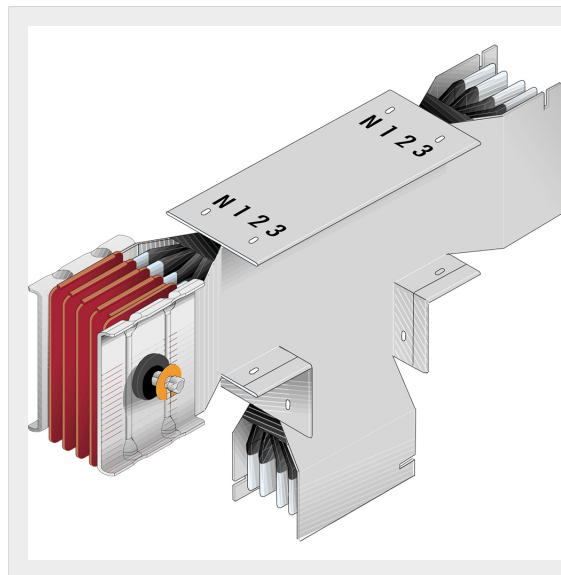

BTICINO &gt; ZUCCHINI busbar &gt; High power busbar &gt; SCP Supercompact &gt; Vertical T-elements

**60280807P**

Vertical T element SCP - Type 1 AI - In= 2000A

## Technical features

Brand	BTicino
Standard reference	CEI EN 61439-6
Rated voltage	1000Vac
Rated current	2000A
Protection index	IP55
Series	SCP