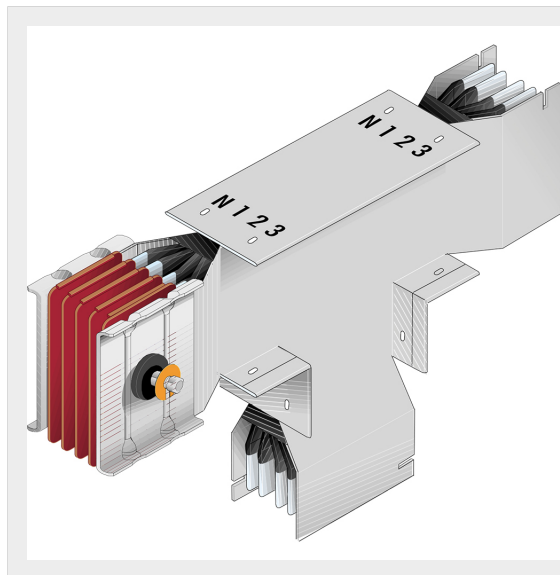

BTICINO &gt; ZUCCHINI busbar &gt; High power busbar &gt; SCP Supercompact &gt; Vertical T-elements

**60280802P**

Vertical T element SCP - Type 1 AI - In= 1000A

## Technical features

Brand	BTicino
Standard reference	CEI EN 61439-6
Rated voltage	1000Vac
Rated current	1000A
Protection index	IP55
Series	SCP