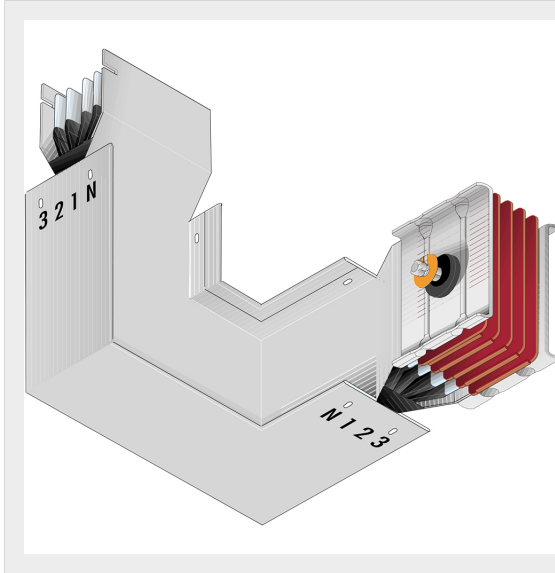

BTICINO > ZUCCHINI busbar > SCP Supercompact > Double horizontal + vertical elbows

60280632P

Double horizontal + vertical elbows SCP - Type 4 Al - In= 1000A

## Technical features

Protection index	IP55
Standard reference	CEI EN 61439-6
Rated voltage	1000V
Rated current	1000A
Series	SCP