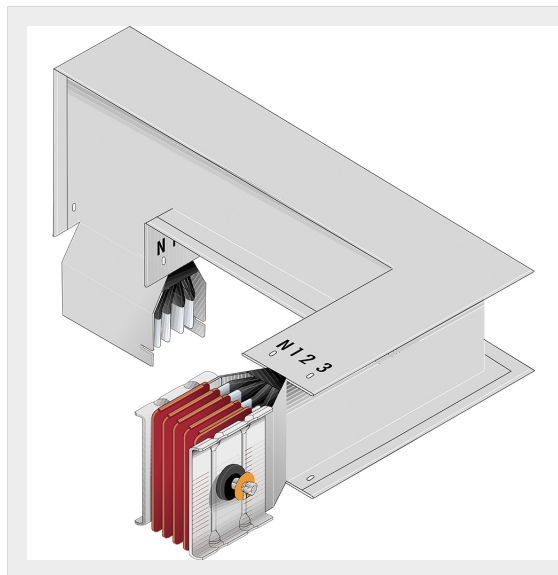

BTICINO > ZUCCHINI busbar > High power busbar > SCP Supercompact > Double horizontal + vertical elbows

**60280627P**

Double horizontal + vertical elbows SCP - Type 3 Al - In= 2000A

Technical features

Brand	BTicino
Standard reference	CEI EN 61439-6
Rated voltage	1000Vac
Rated current	2000A
Protection index	IP55
Series	SCP