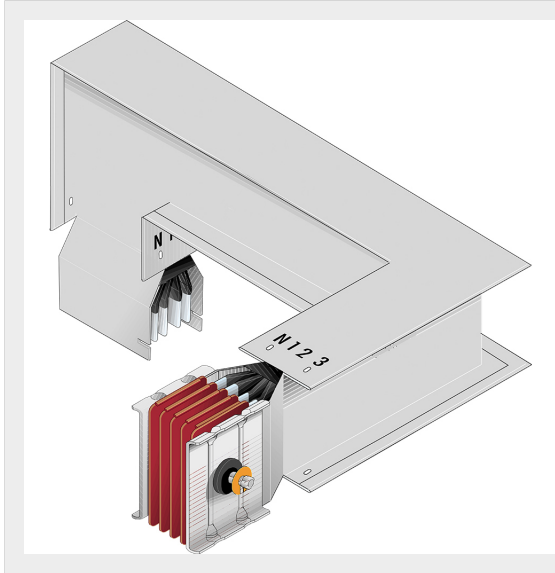

BTICINO > ZUCCHINI busbar > SCP Supercompact > Double horizontal + vertical elbows

60280627P

Double horizontal + vertical elbows SCP - Type 3 Al - In= 2000A

Technical features

Protection index	IP55
Standard reference	CEI EN 61439-6
Rated voltage	1000V
Rated current	2000A
Series	SCP