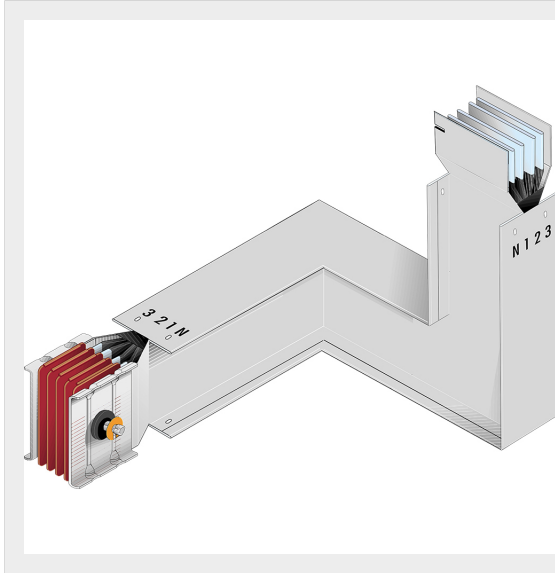

BTICINO > ZUCCHINI busbar > SCP Supercompact > Double horizontal + vertical elbows

60280617P

Double horizontal + vertical elbows SCP - Type 2 Al - In= 2000A

Technical features

Protection index	IP55
Standard reference	CEI EN 61439-6
Rated voltage	1000V
Rated current	2000A
Series	SCP