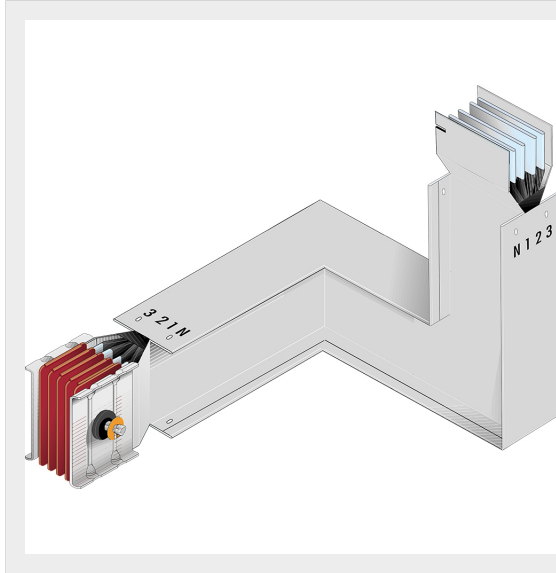

BTICINO > ZUCCHINI busbar > High power busbar > SCP Supercompact > Double horizontal + vertical elbows

**60280610P**

Double horizontal + vertical elbows SCP - Type 2 Al - In= 630A

Technical features

Brand	BTicino
Standard reference	CEI EN 61439-6
Rated voltage	1000Va.c.
Rated current	630A
Protection index	IP55
Series	SCP