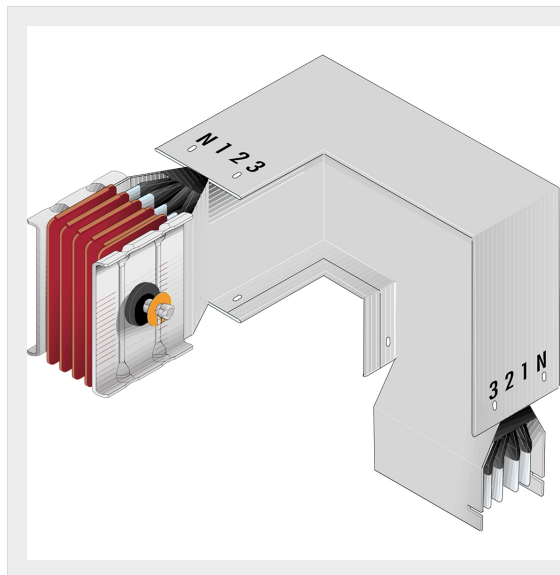

BTICINO > ZUCCHINI busbar > High power busbar > SCP Supercompact > Double horizontal + vertical elbows

**60280604P**

Double horizontal + vertical elbows SCP - Type 1 Al - In= 1250A

Technical features

Brand	BTicino
Standard reference	CEI EN 61439-6
Rated voltage	1000Vac
Rated current	1250A
Protection index	IP55
Series	SCP