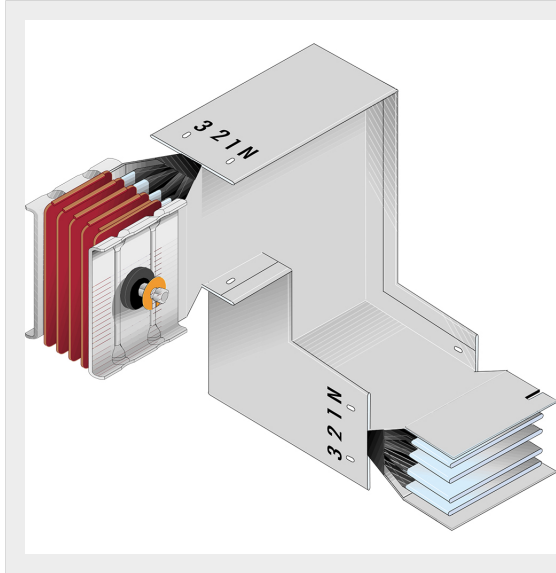

BTICINO &gt; ZUCCHINI busbar &gt; High power busbar &gt; SCP Supercompact &gt; Double vertical + horizontal elbows

**60280532P**

Double vertical + horizontal elbows SCP - Type 4 Al - In= 1000A

## Technical features

Brand	BTicino
Standard reference	CEI EN 61439-6
Rated voltage	1000V
Rated current	1000A
Protection index	IP55
Series	SCP