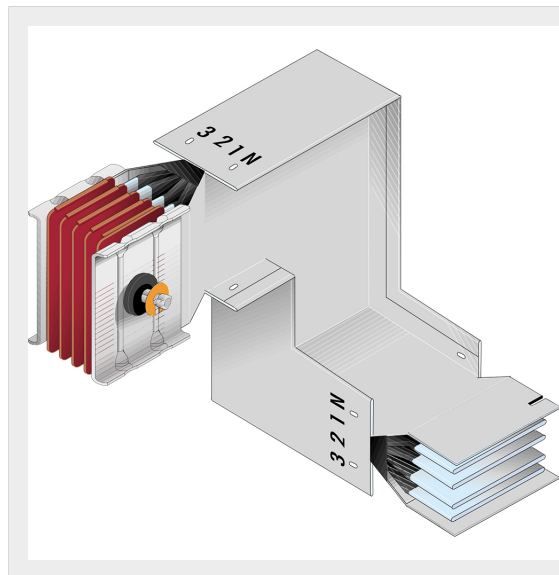

BTICINO > ZUCCHINI busbar > SCP Supercompact > Double vertical + horizontal elbows

60280531P

Double vertical + horizontal elbows SCP - Type 4 Al - In= 800A

## Technical features

Protection index	IP55
Standard reference	CEI EN 61439-6
Rated voltage	1000V
Rated current	800A
Series	SCP