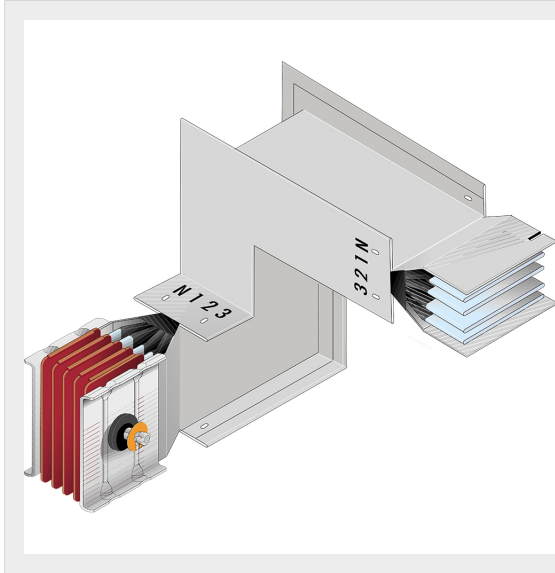

BTICINO > ZUCCHINI busbar > High power busbar > SCP Supercompact > Double vertical + horizontal elbows

**60280527P**

Double vertical + horizontal elbows SCP - Type 3 Al - In= 2000A

Technical features

Brand	BTicino
Standard reference	CEI EN 61439-6
Rated voltage	1000V
Rated current	2000A
Protection index	IP55
Series	SCP