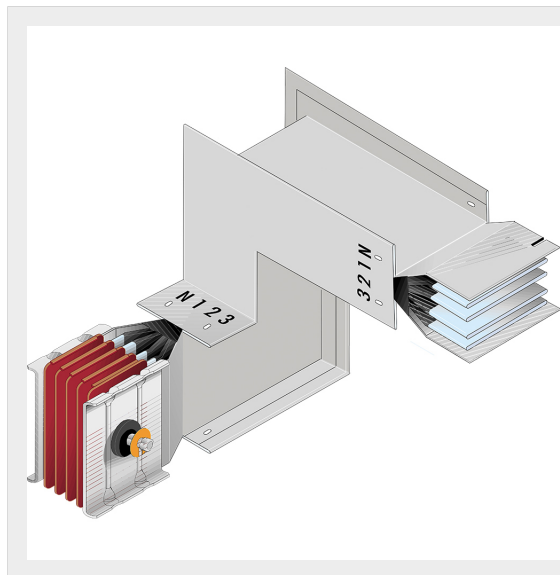

BTICINO > ZUCCHINI busbar > High power busbar > SCP Supercompact > Double vertical + horizontal elbows

**60280524P**

Double vertical + horizontal elbows SCP - Type 3 Al - In= 1250A

Technical features

Brand	BTicino
Standard reference	CEI EN 61439-6
Rated voltage	1000Vac
Rated current	1250A
Protection index	IP55
Series	SCP