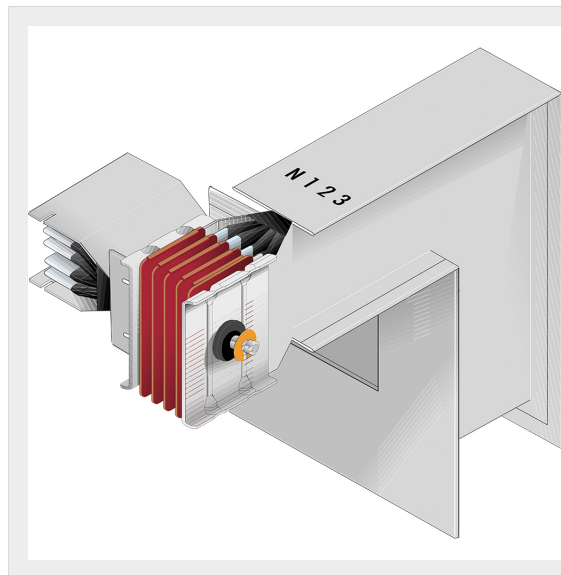

BTICINO > ZUCCHINI busbar > High power busbar > SCP Supercompact > Double vertical + horizontal elbows

**60280517P**

Double vertical + horizontal elbows SCP - Type 2 Al - In= 2000A

Technical features

Brand	BTicino
Standard reference	CEI EN 61439-6
Rated voltage	1000Va.c.
Rated current	2000A
Protection index	IP55
Series	SCP