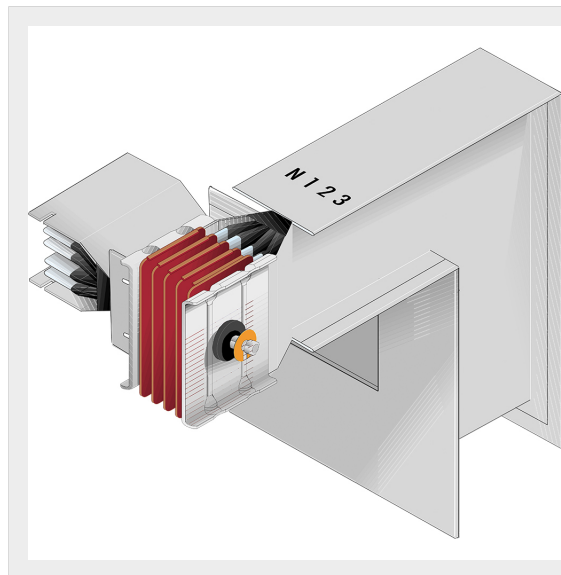

BTICINO > ZUCCHINI busbar > SCP Supercompact > Double vertical + horizontal elbows

60280510P

Double vertical + horizontal elbows SCP - Type 2 Al - In= 630A

Technical features

Protection index	IP55
Standard reference	CEI EN 61439-6
Rated voltage	1000V
Rated current	630A
Series	SCP