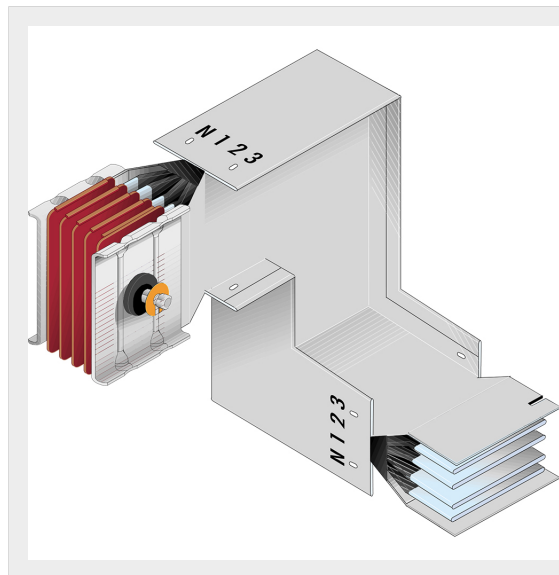

BTICINO > ZUCCHINI busbar > High power busbar > SCP Supercompact > Double vertical + horizontal elbows

**60280506P**

Double vertical + horizontal elbows SCP - Type 1 Al - In= 1600A

Technical features

Brand	BTicino
Standard reference	CEI EN 61439-6
Rated voltage	1000Vac
Rated current	1600A
Protection index	IP55
Series	SCP