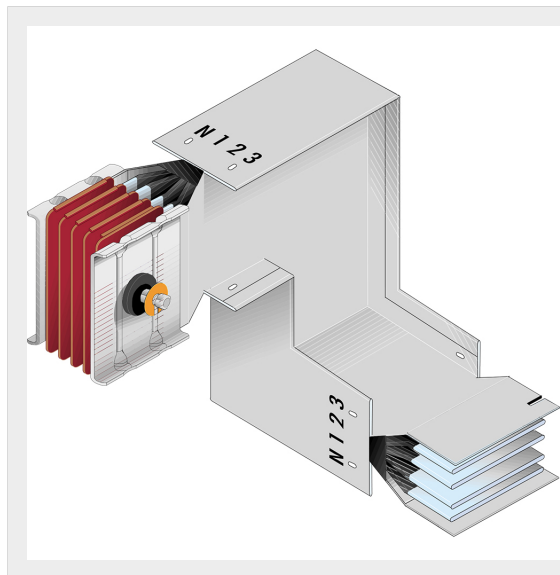

BTICINO > ZUCCHINI busbar > High power busbar > SCP Supercompact > Double vertical + horizontal elbows

**60280504P**

Double vertical + horizontal elbows SCP - Type 1 AI - In= 1250A

Technical features

Brand	BTicino
Standard reference	CEI EN 61439-6
Rated voltage	1000Va.c.
Rated current	1250A
Protection index	IP55
Series	SCP