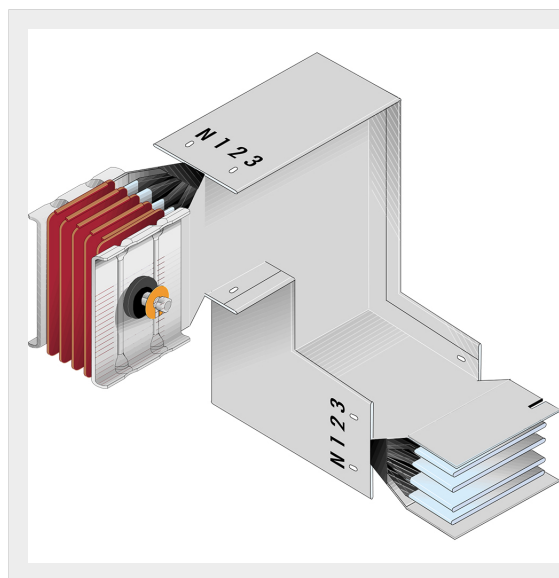

BTICINO > ZUCCHINI busbar > High power busbar > SCP Supercompact > Double vertical + horizontal elbows

**60280502P**

Double vertical + horizontal elbows SCP - Type 1 Al - In= 1000A

Technical features

Brand	BTicino
Standard reference	CEI EN 61439-6
Rated voltage	1000Vac
Rated current	1000A
Protection index	IP55
Series	SCP