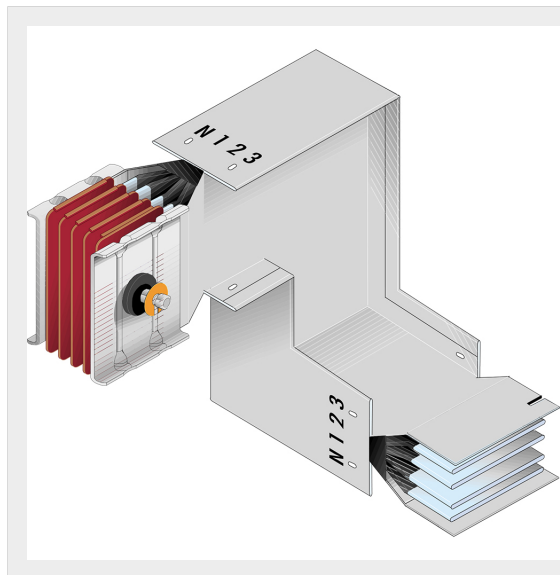

BTICINO > ZUCCHINI busbar > High power busbar > SCP Supercompact > Double vertical + horizontal elbows

**60280500P**

Double vertical + horizontal elbows SCP - Type 1 AI - In= 630A

Technical features

Brand	BTicino
Standard reference	CEI EN 61439-6
Rated voltage	1000Va.c.
Rated current	630A
Protection index	IP55
Series	SCP