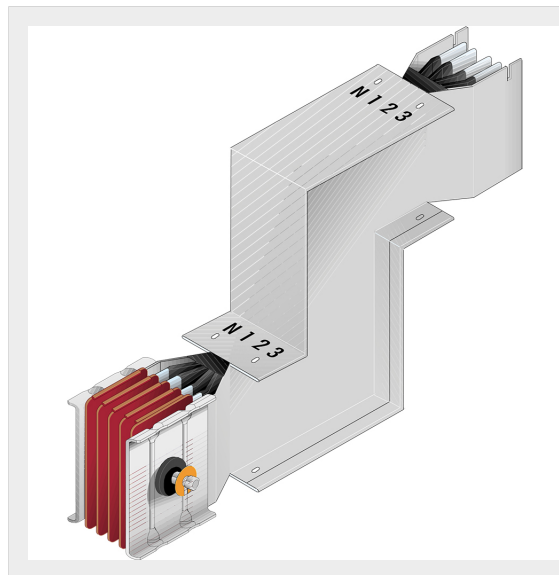

BTICINO &gt; ZUCCHINI busbar &gt; High power busbar &gt; SCP Supercompact &gt; Double vertical elbows

**60280457P**

Double vertical elbow (left) SCP - Type 1 Al - In= 2000A

## Technical features

Brand	BTicino
Standard reference	CEI EN 61439-6
Rated voltage	1000Va.c.
Rated current	2000A
Protection index	IP55
Series	SCP